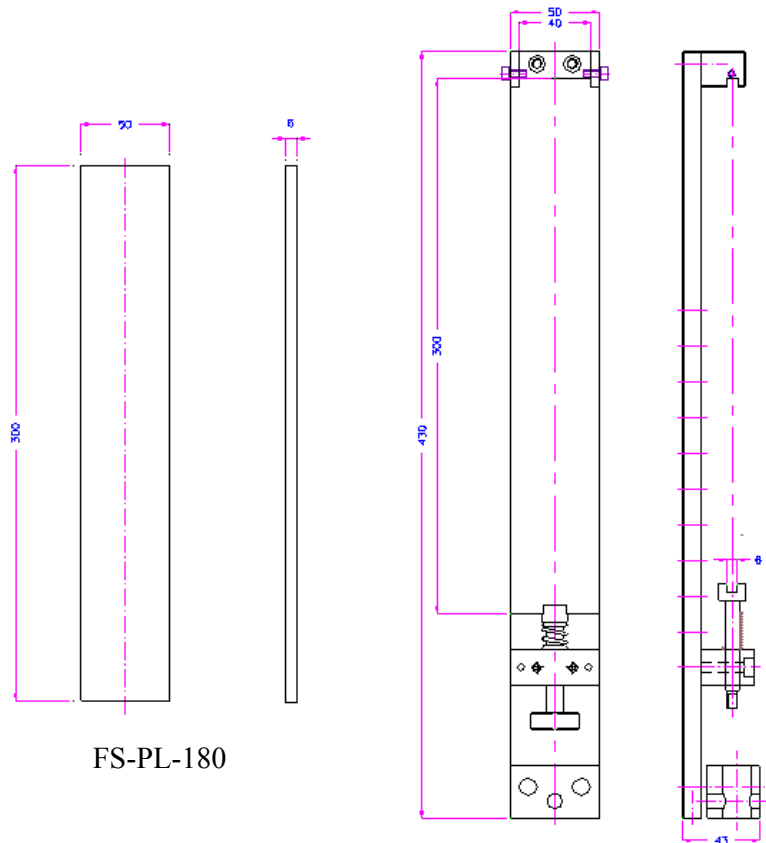

FS-PL-180

- 180 degree peel fixture
- Glass or steel platen options available

Item-No.:	FS-PL-180
Force:	10 kN
Platen size:	300mm x 50mm x 5mm
Temperature range:	0°C ... +70°C
Standard coupling:	15.9mm (5/8") Female Eye End

FS-PL-180