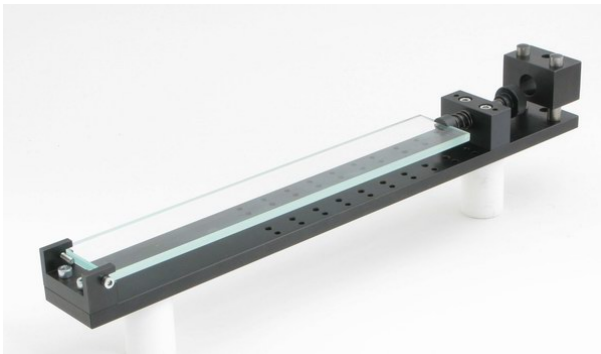

FS-PL-180

- 180 degree peel fixture
- Glass or steel platen options available

Item-No.:	FS-PL-180
Force:	10 kN
Platen size:	300mm x 50mm x 5mm
Temperature range:	0°C ... +70°C
Standard coupling:	15.9mm (5/8") Female Eye End

FS-PL-180